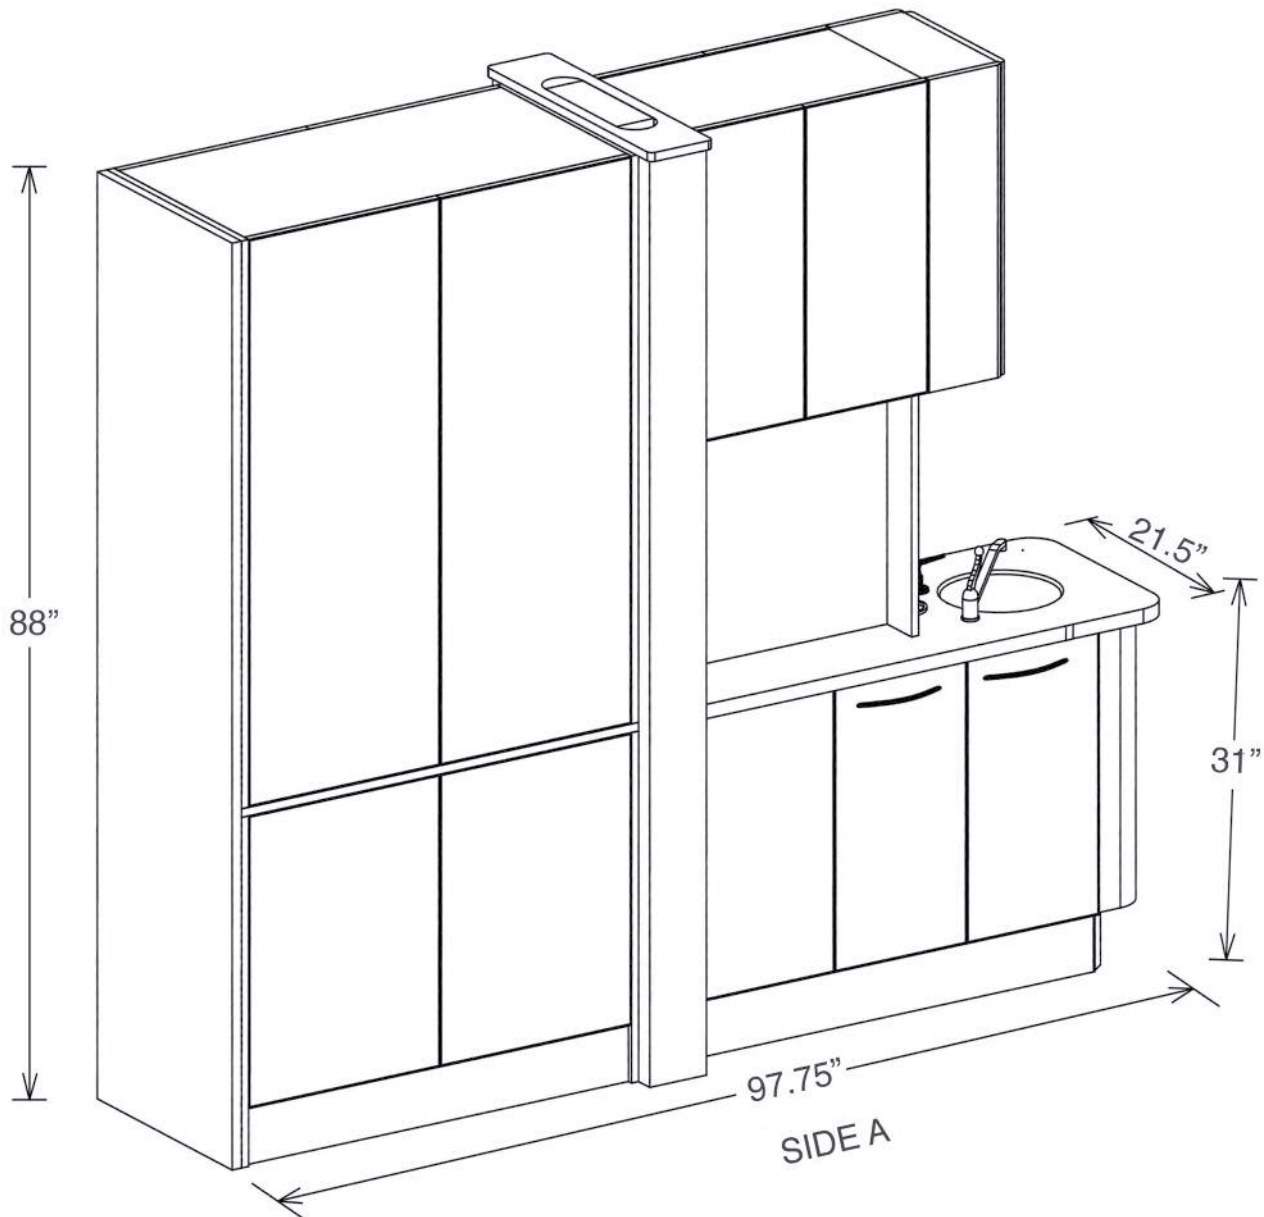

# CENTER ISLAND

• Access holes

• Center access

• Glove storage

## Features:

- Environmentally-friendly LEEDS compliant construction
- Optional solid surface or Caesar Stone countertop
- CPU storage
- Under mounted stainless steel sink
- Hardware and plumbing fixtures included
- X-ray module
- Integrated waste drop